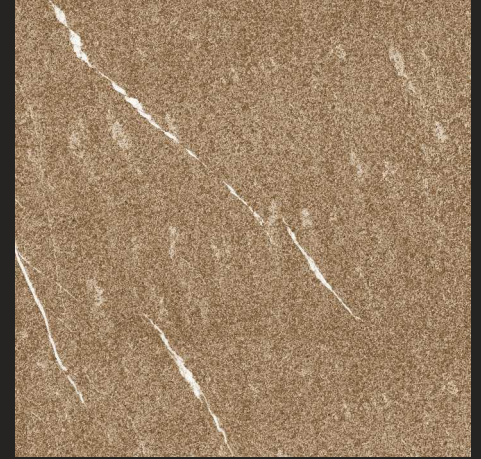

FINISH : POLISHED

SIZE :
600X600MM

GLOSSY
COLLECTION