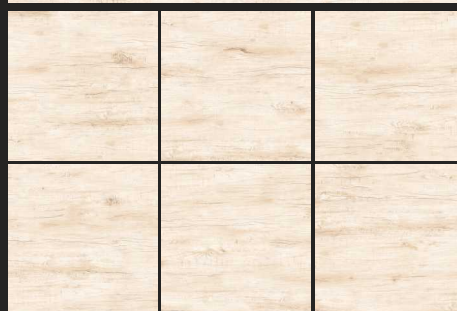

VETICAN GOLD

FINISH : POLISHED

SIZE :  
600X600MM

**GLOSSY**  
COLLECTION

Floor Tile - VETICAN BLACK | Size - 600x600mm | Finish - Polished

ZESTY WOOD BIANCO

ZESTY WOOD GRIS

ZESTY WOOD CREMA