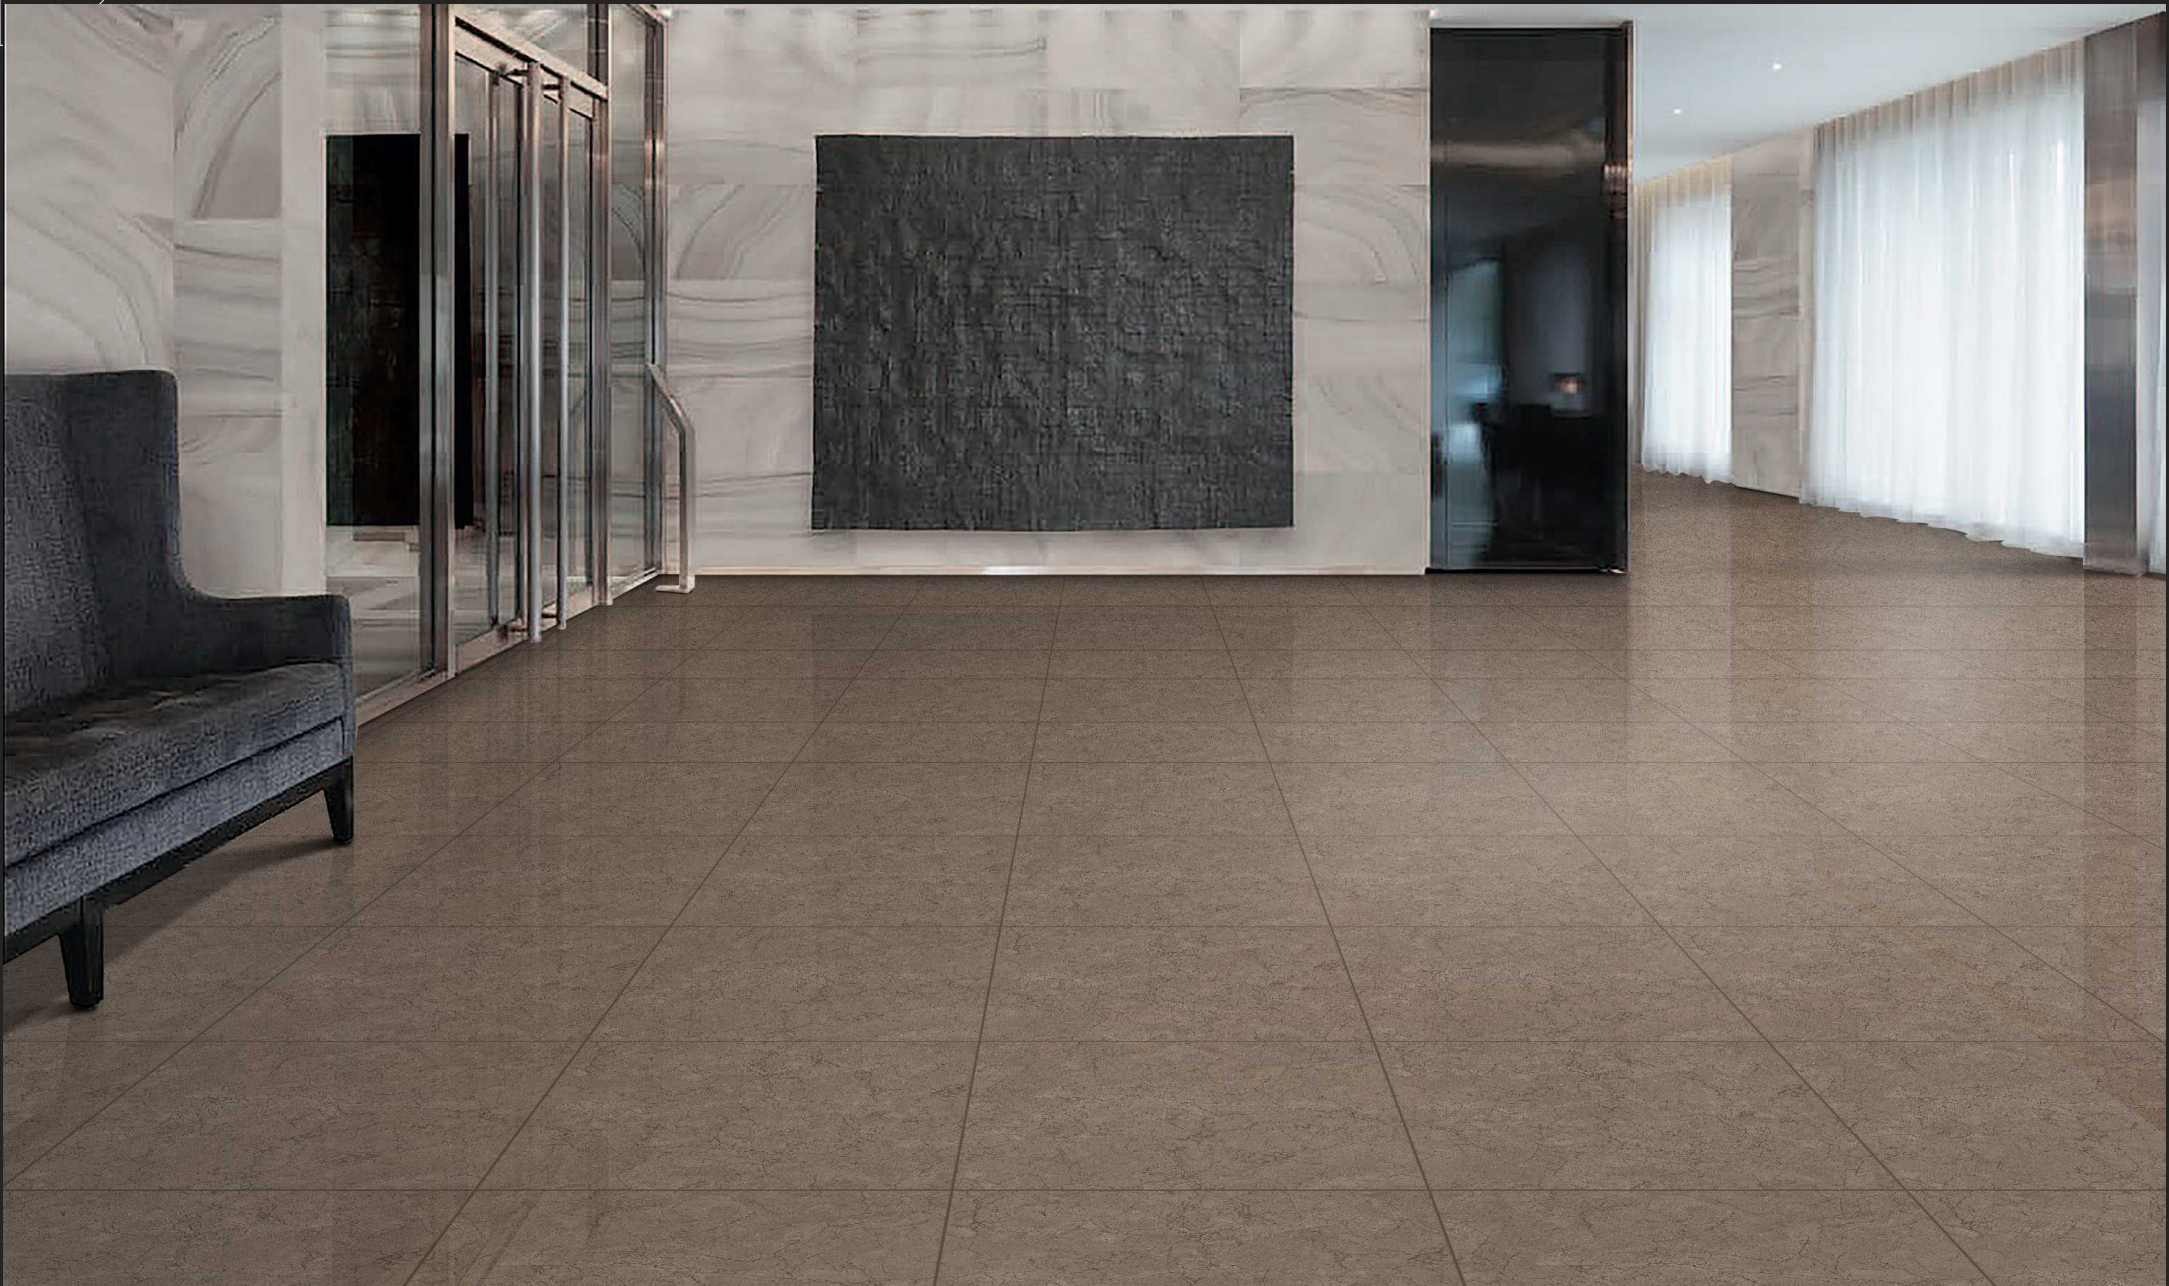

GLACIER CHOCO

FINISH : POLISHED

SIZE :  
600X600MM

**GLOSSY**  
COLLECTION

Floor Tile - **GLACIER CHOCO** | Size - 600x600mm | Finish - Polished

INFADOR CREMA

INFADOR BROWN

MACCHIA CREMA