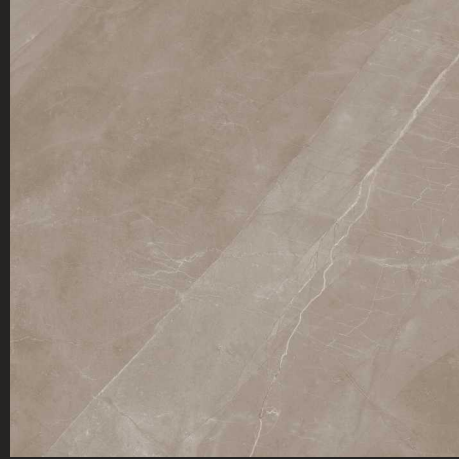

FINISH : POLISHED

SIZE :
600X600MM

GLOSSY
COLLECTION