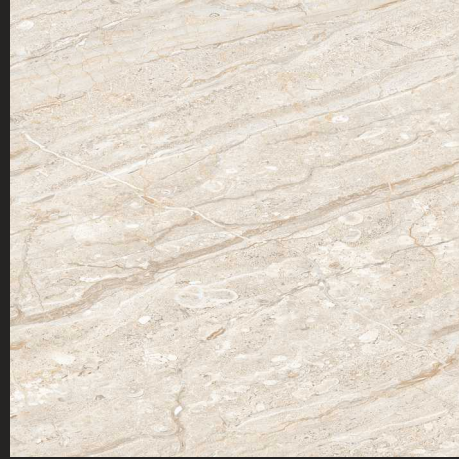

MONTANA GREY

FINISH : POLISHED

SIZE :  
600X600MM

**GLOSSY**  
COLLECTION

Floor Tile - MONTANA WHITE | Size - 600x600mm | Finish - Polished

NIMO WHITE

NIMO GREY

NIMO CREMA