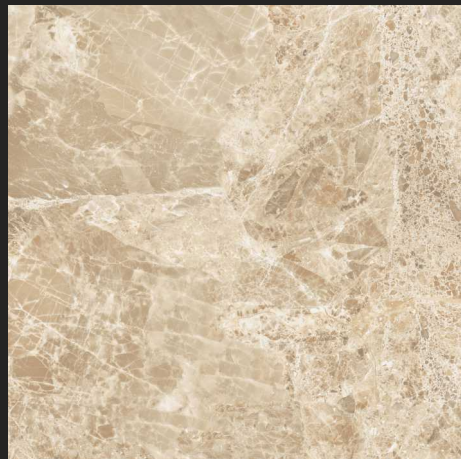

Floor Tile - AKOTA BIANCO | Size - 600x600mm | Finish - Polished

AKROS CREMA

NEW

AKROS BROWN

NEW

ANTRA CREMA

NEW

ANTRA BROWN