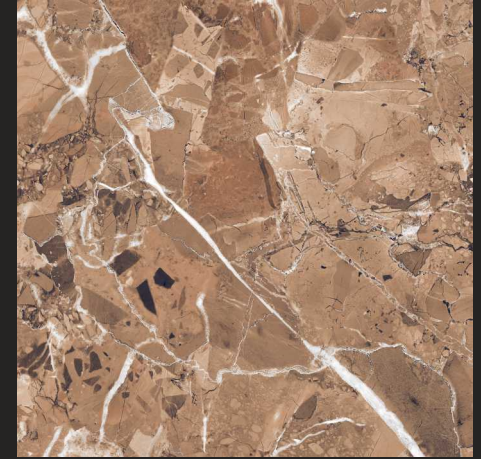

FINISH : POLISHED

SIZE :
600X600MM

GLOSSY
COLLECTION