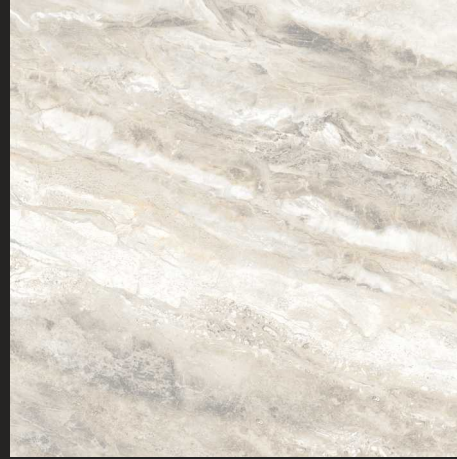

FINISH : POLISHED

SIZE :  
600X600MM

**GLOSSY**  
COLLECTION

Floor Tile - SHINE TRAVERTINE BEIGE | Size - 600x600mm | Finish - Polished

STONE WOOD CREMA

STONE WOOD BROWN

TOSCO CREMA

TOSCO COFFEE