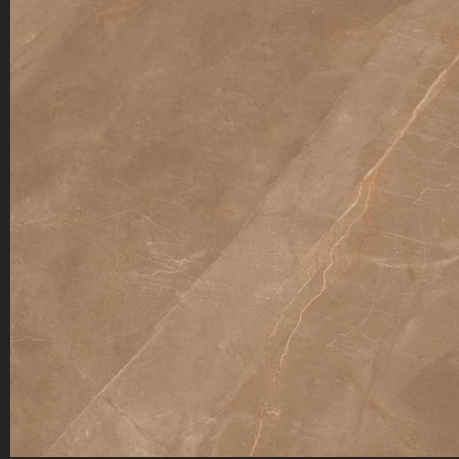

FINISH : POLISHED

SIZE :
600X600MM

GLOSSY
COLLECTION