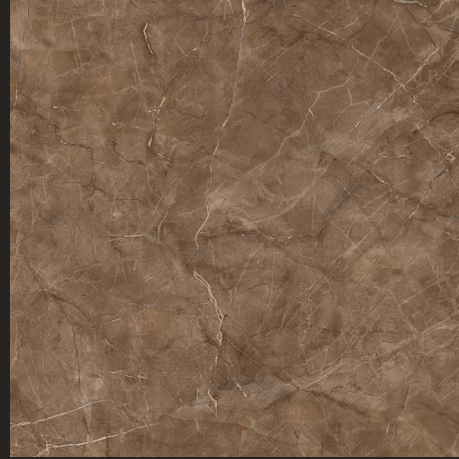

FINISH : POLISHED

SIZE :  
600X600MM

**GLOSSY**  
COLLECTION

Floor Tile - BRECCIA WHITE | Size - 600x600mm | Finish - Polished  
Wall Tile - BRECCIA WHITE

CHAMPION CREMA

CHAMPION BRONZE

CHAMPION BROWN

FINISH : POLISHED