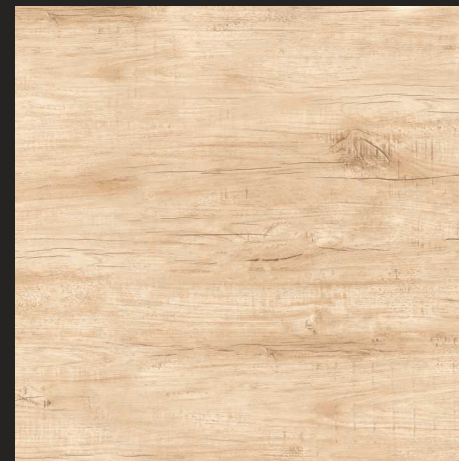

FINISH : POLISHED

SIZE :
600X600MM

GLOSSY
COLLECTION